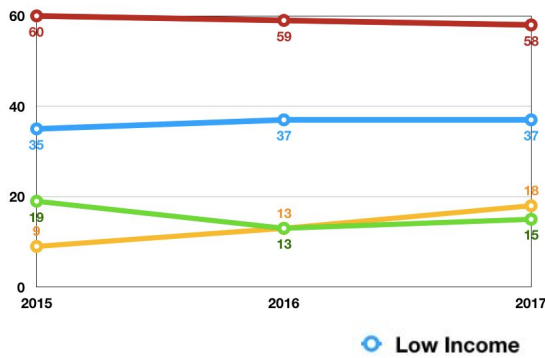

Teaching & Learning

Academic Achievement

PARCC

PARCC ELA All Students 2015-2017 M/E %

PARCC Math All Students 2015-2017 M/E %

PARCC ELA Student Groups 2015-2017 Percent M/E

PARCC Math Student Groups 2015-2017 M/E %