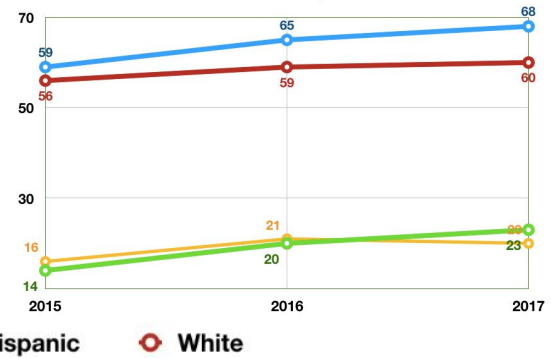

PARCC Math Student Groups 2015-2017 M/E %