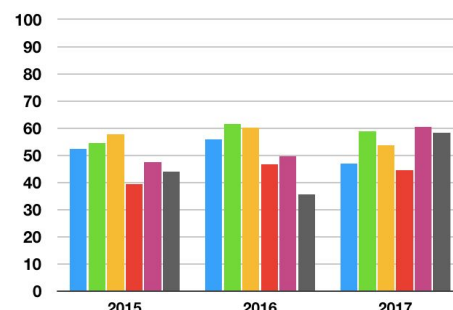

PARCC ELA Student Groups 2015-2017 M/E %

PARCC Math Student Groups 2015-2017 M/E %

% of students meeting growth targets

Reading Growth Trends

Math Growth Trends

map

SKILLS