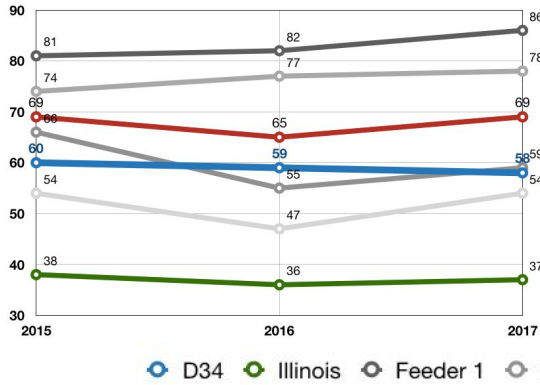

Teaching & Learning

Academic Achievement

PARCC

PARCC ELA All Students 2015-2017 M/E %

PARCC Math All Students 2015-2017 M/E %

PARCC ELA Student Groups 2015-2017 Percent M/E

PARCC Math Student Groups 2015-2017 M/E %