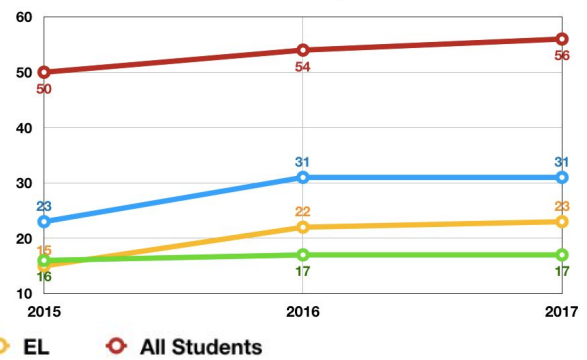

Teaching & Learning

Academic Achievement

PARCC

PARCC ELA All Students 2015-2017 M/E %

PARCC Math All Students 2015-2017 M/E %

PARCC ELA Student Groups 2015-2017 Percent M/E

PARCC Math Student Groups 2015-2017 M/E %