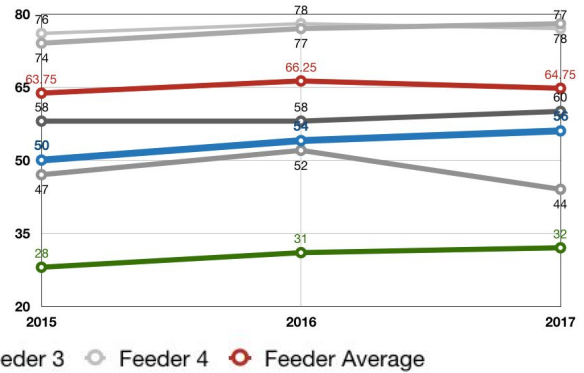

Teaching & Learning

Academic Achievement

PARCC

PARCC ELA All Students 2015-2017 M/E %

PARCC Math All Students 2015-2017 M/E %

PARCC ELA Student Groups 2015-2017 Percent M/E

PARCC Math Student Groups 2015-2017 M/E %