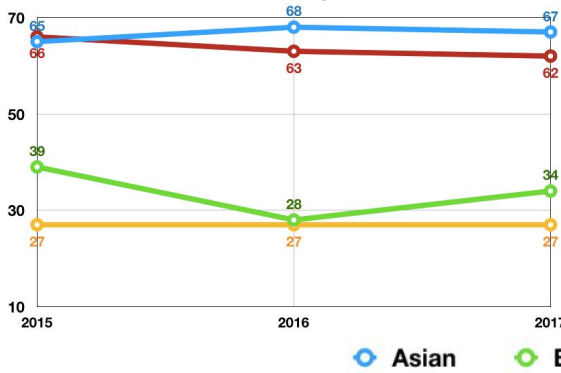

PARCC ELA Student Groups 2015-2017 M/E %