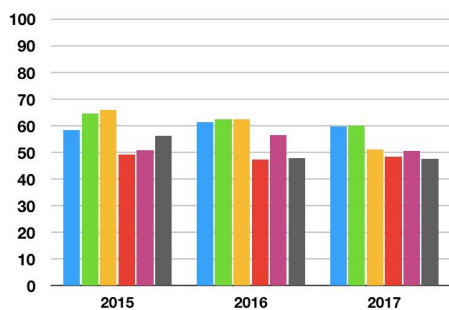

PARCC ELA Student Groups 2015-2017 M/E %

PARCC Math Student Groups 2015-2017 M/E %

% of students meeting growth targets

Reading Growth Trends

Math Growth Trends

map

SKILLS